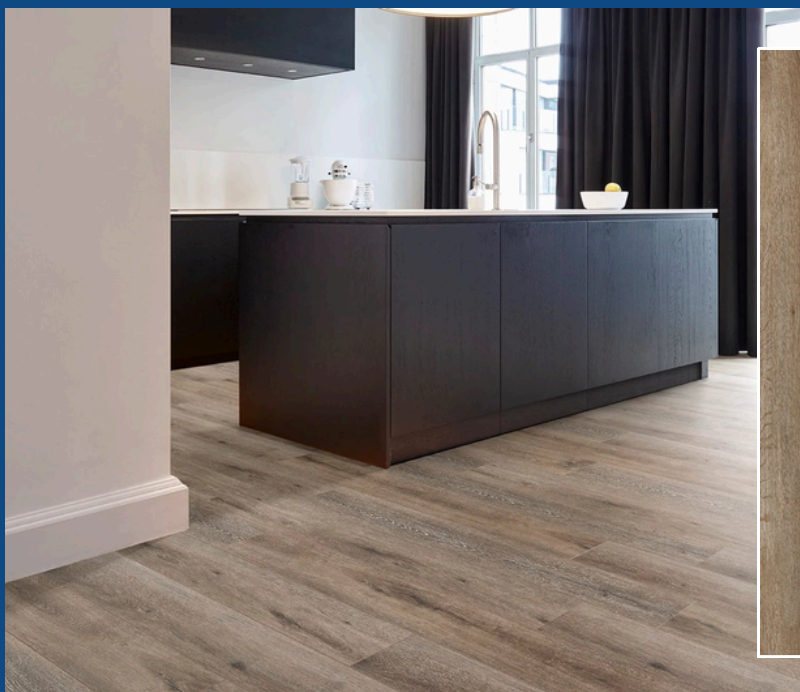

Acom

50 LVPE 854
Naturals 1200+ Series
1220 mm x 182 x 8 mm
Conditionnement: 2.66 m²